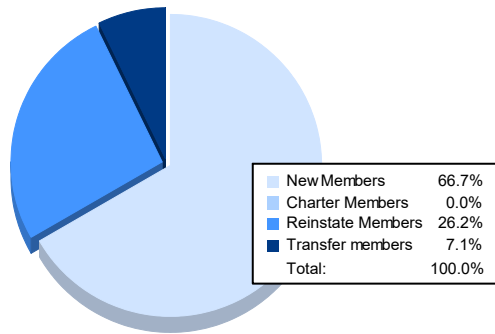

Year	New Clubs	Dropped Clubs	Gain/ Loss Clubs	New Members	Charter Members	Reinstate Members	Transfer Members	Total Member Added	Total Members Dropped	Gain/ Loss Members
2016-2017	0	2	-2	109	1	4	16	130	123	7
2017-2018	0	0	0	99	1	5	4	109	117	-8
2018-2019	0	0	0	52	0	4	5	61	101	-40
2019-2020	0	1	-1	50	1	1	17	69	145	-76
2020-2021	0	1	-1	28	0	11	3	42	105	-63
<b>Average</b>	<b>0</b>	<b>1</b>	<b>-1</b>	<b>68</b>	<b>1</b>	<b>5</b>	<b>9</b>	<b>82</b>	<b>118</b>	<b>-36</b>

### Membership Composition June 2021 Cumulative