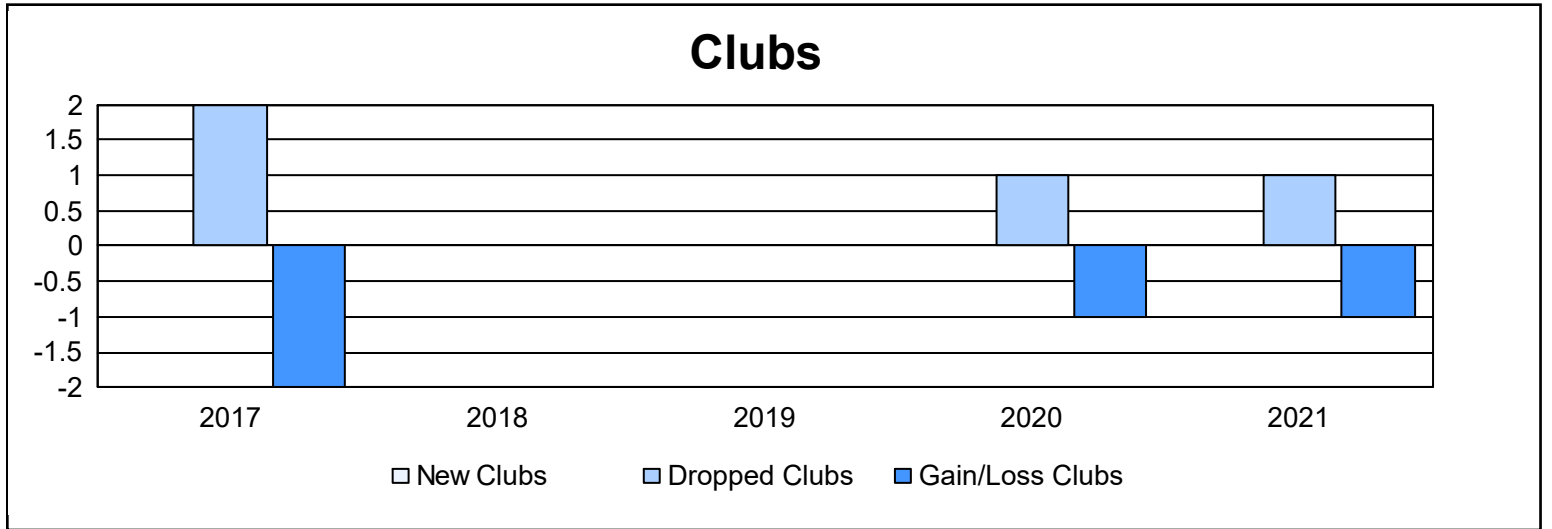

Year	New Clubs	Dropped Clubs	Gain/ Loss Clubs	New Members	Charter Members	Reinstate Members	Transfer Members	Total Member Added	Total Members Dropped	Gain/ Loss Members
2016-2017	0	2	-2	109	1	4	16	130	123	7
2017-2018	0	0	0	99	1	5	4	109	117	-8
2018-2019	0	0	0	52	0	4	5	61	101	-40
2019-2020	0	1	-1	50	1	1	17	69	145	-76
2020-2021	0	1	-1	28	0	11	3	42	105	-63
<b>Average</b>	<b>0</b>	<b>1</b>	<b>-1</b>	<b>68</b>	<b>1</b>	<b>5</b>	<b>9</b>	<b>82</b>	<b>118</b>	<b>-36</b>

### Membership Composition June 2021 Cumulative