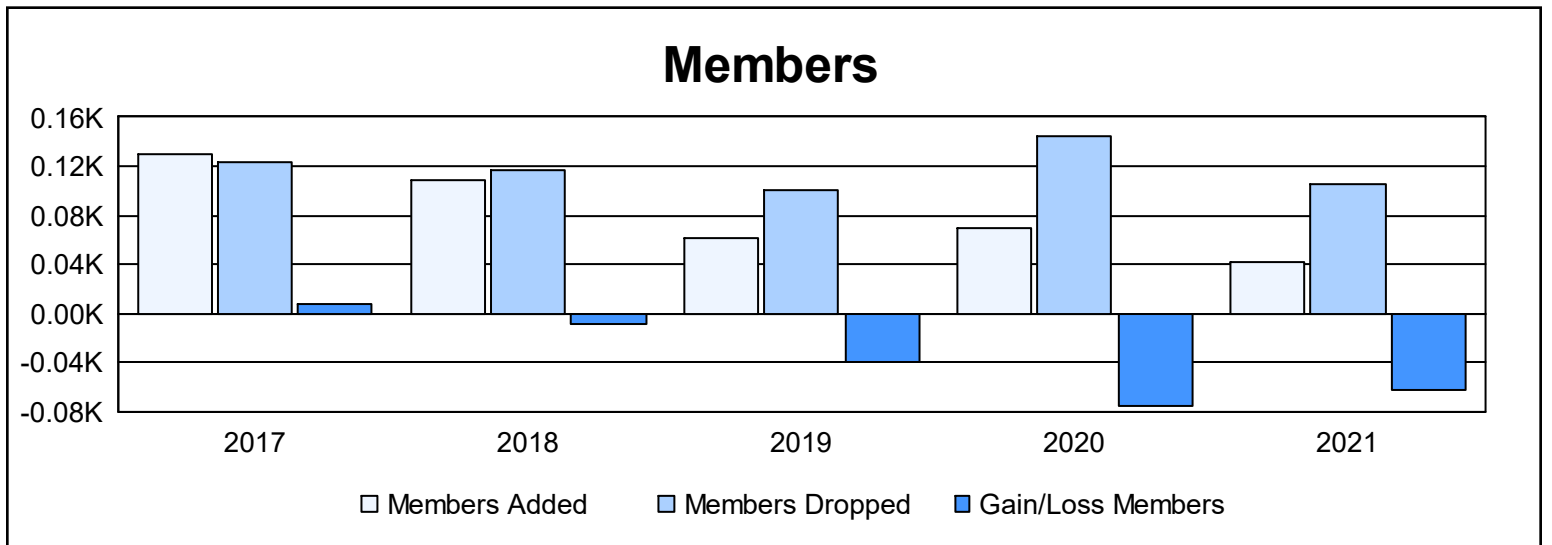

Year	New Clubs	Dropped Clubs	Gain/ Loss Clubs	New Members	Charter Members	Reinstate Members	Transfer Members	Total Member Added	Total Members Dropped	Gain/ Loss Members
2016-2017	0	2	-2	109	1	4	16	130	123	7
2017-2018	0	0	0	99	1	5	4	109	117	-8
2018-2019	0	0	0	52	0	4	5	61	101	-40
2019-2020	0	1	-1	50	1	1	17	69	145	-76
2020-2021	0	1	-1	28	0	11	3	42	105	-63
<b>Average</b>	<b>0</b>	<b>1</b>	<b>-1</b>	<b>68</b>	<b>1</b>	<b>5</b>	<b>9</b>	<b>82</b>	<b>118</b>	<b>-36</b>

### Membership Composition June 2021 Cumulative